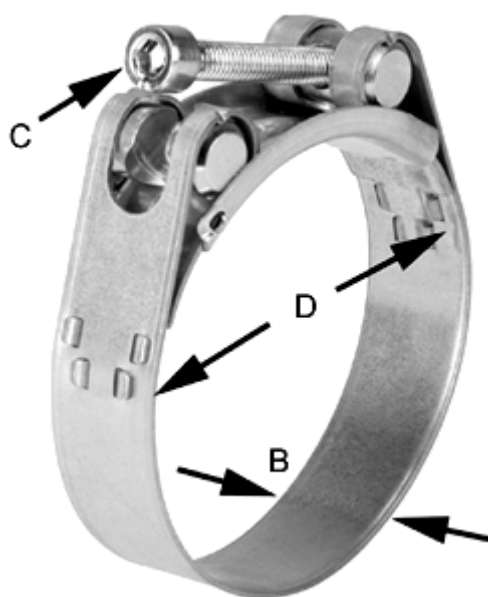

# Data Sheet

Article number: 025927301220

Description: Heavy Duty Clamp GBS M 220/30 W1 ISK QRC

## Measures

---

C (screw type) = ISK
Diameter D = 213-226
Width B = 30